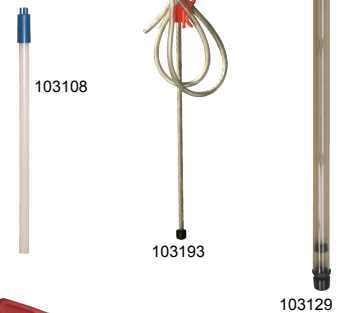

Equipment

Filling and Closing

Code

- 103174** **Bottle Filler BV Gravity** - Gravity operated bottle filler, with filling level adjustment and automatic flow cut off.
- 103129** **Auto Syphon (Fermtech)** - Use for racking wine, transferring beer, bottling, or a number of other uses.
- 103193** **Siphon Rod Set** - Comes complete with siphon rod, 2 meters of tubing, hose clamp and a siphon rod holder.
- 103192** **Siphon Rod Holder** - Holds the siphon rod in place and at the right level.
- 103108** **Beer Bottling Valve (Blue)** - Spring loaded shut off valve for precise filling.
- 103110** **Corker - Floor** - The easiest way to insert corks.
- 103131** **Corker - Two Lever** - An economical alternative to the floor corker.
- 103190** **Bench Capper - Agatha** - For capping with Crown seals.
- 103185** **Capper Bell 26mm** - Spare part for Super Automatica Bench Capper.
- 103167** **Capper Bell 29mm** - Spare part for Super Automatica Bench Capper.
- 103113** **Twin Lever Capper - Emily** - For capping with Crown seals.
- 105210** **Tubing, Vinyl 7.9mm** - Food grade plastic tubing.
- 105257** **Tubing, Vinyl 9.5mm** - Food grade plastic tubing.
- 105260** **Tubing, Vinyl 11mm** - Food grade plastic tubing.
- 103172** **Hose Clamp 5/16"** - For use with 7.9mm vinyl tubing.
- 103173** **Hose Clamp 1/2"** - For use with 9.5mm & 11mm vinyl tubing.
- 103152** **Carboy Syphon Cap (Orange)** - Racking cane syphon cap for carboys.