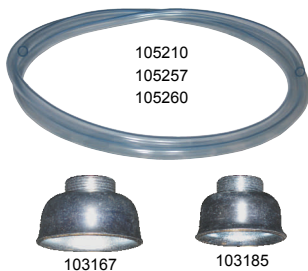

Equipment

Filling and Closing

Code

- 103174** **Bottle Filler BV Gravity** - Gravity operated bottle filler, with filling level adjustment and automatic flow cut off.
- 103129** **Auto Syphon (Fermtech)** - Use for racking wine, transferring beer, bottling, or a number of other uses.
- 103193** **Siphon Rod Set** - Comes complete with siphon rod, 2 meters of tubing, hose clamp and a siphon rod holder.
- 103192** **Siphon Rod Holder** - Holds the siphon rod in place and at the right level.
- 103108** **Beer Bottling Valve (Blue)** - Spring loaded shut off valve for precise filling.
- 103110** **Corker - Floor** - The easiest way to insert corks.
- 103131** **Corker - Two Lever** - An economical alternative to the floor corker.
- 103190** **Bench Capper - Agatha** - For capping with Crown seals.
- 103185** **Capper Bell 26mm** - Spare part for Super Automatica Bench Capper.
- 103167** **Capper Bell 29mm** - Spare part for Super Automatica Bench Capper.
- 103113** **Twin Lever Capper - Emily** - For capping with Crown seals.
- 105210** **Tubing, Vinyl 7.9mm** - Food grade plastic tubing.
- 105257** **Tubing, Vinyl 9.5mm** - Food grade plastic tubing.
- 105260** **Tubing, Vinyl 11mm** - Food grade plastic tubing.
- 103172** **Hose Clamp 5/16"** - For use with 7.9mm vinyl tubing.
- 103173** **Hose Clamp 1/2"** - For use with 9.5mm & 11mm vinyl tubing.
- 103152** **Carboy Syphon Cap (Orange)** - Racking cane syphon cap for carboys.